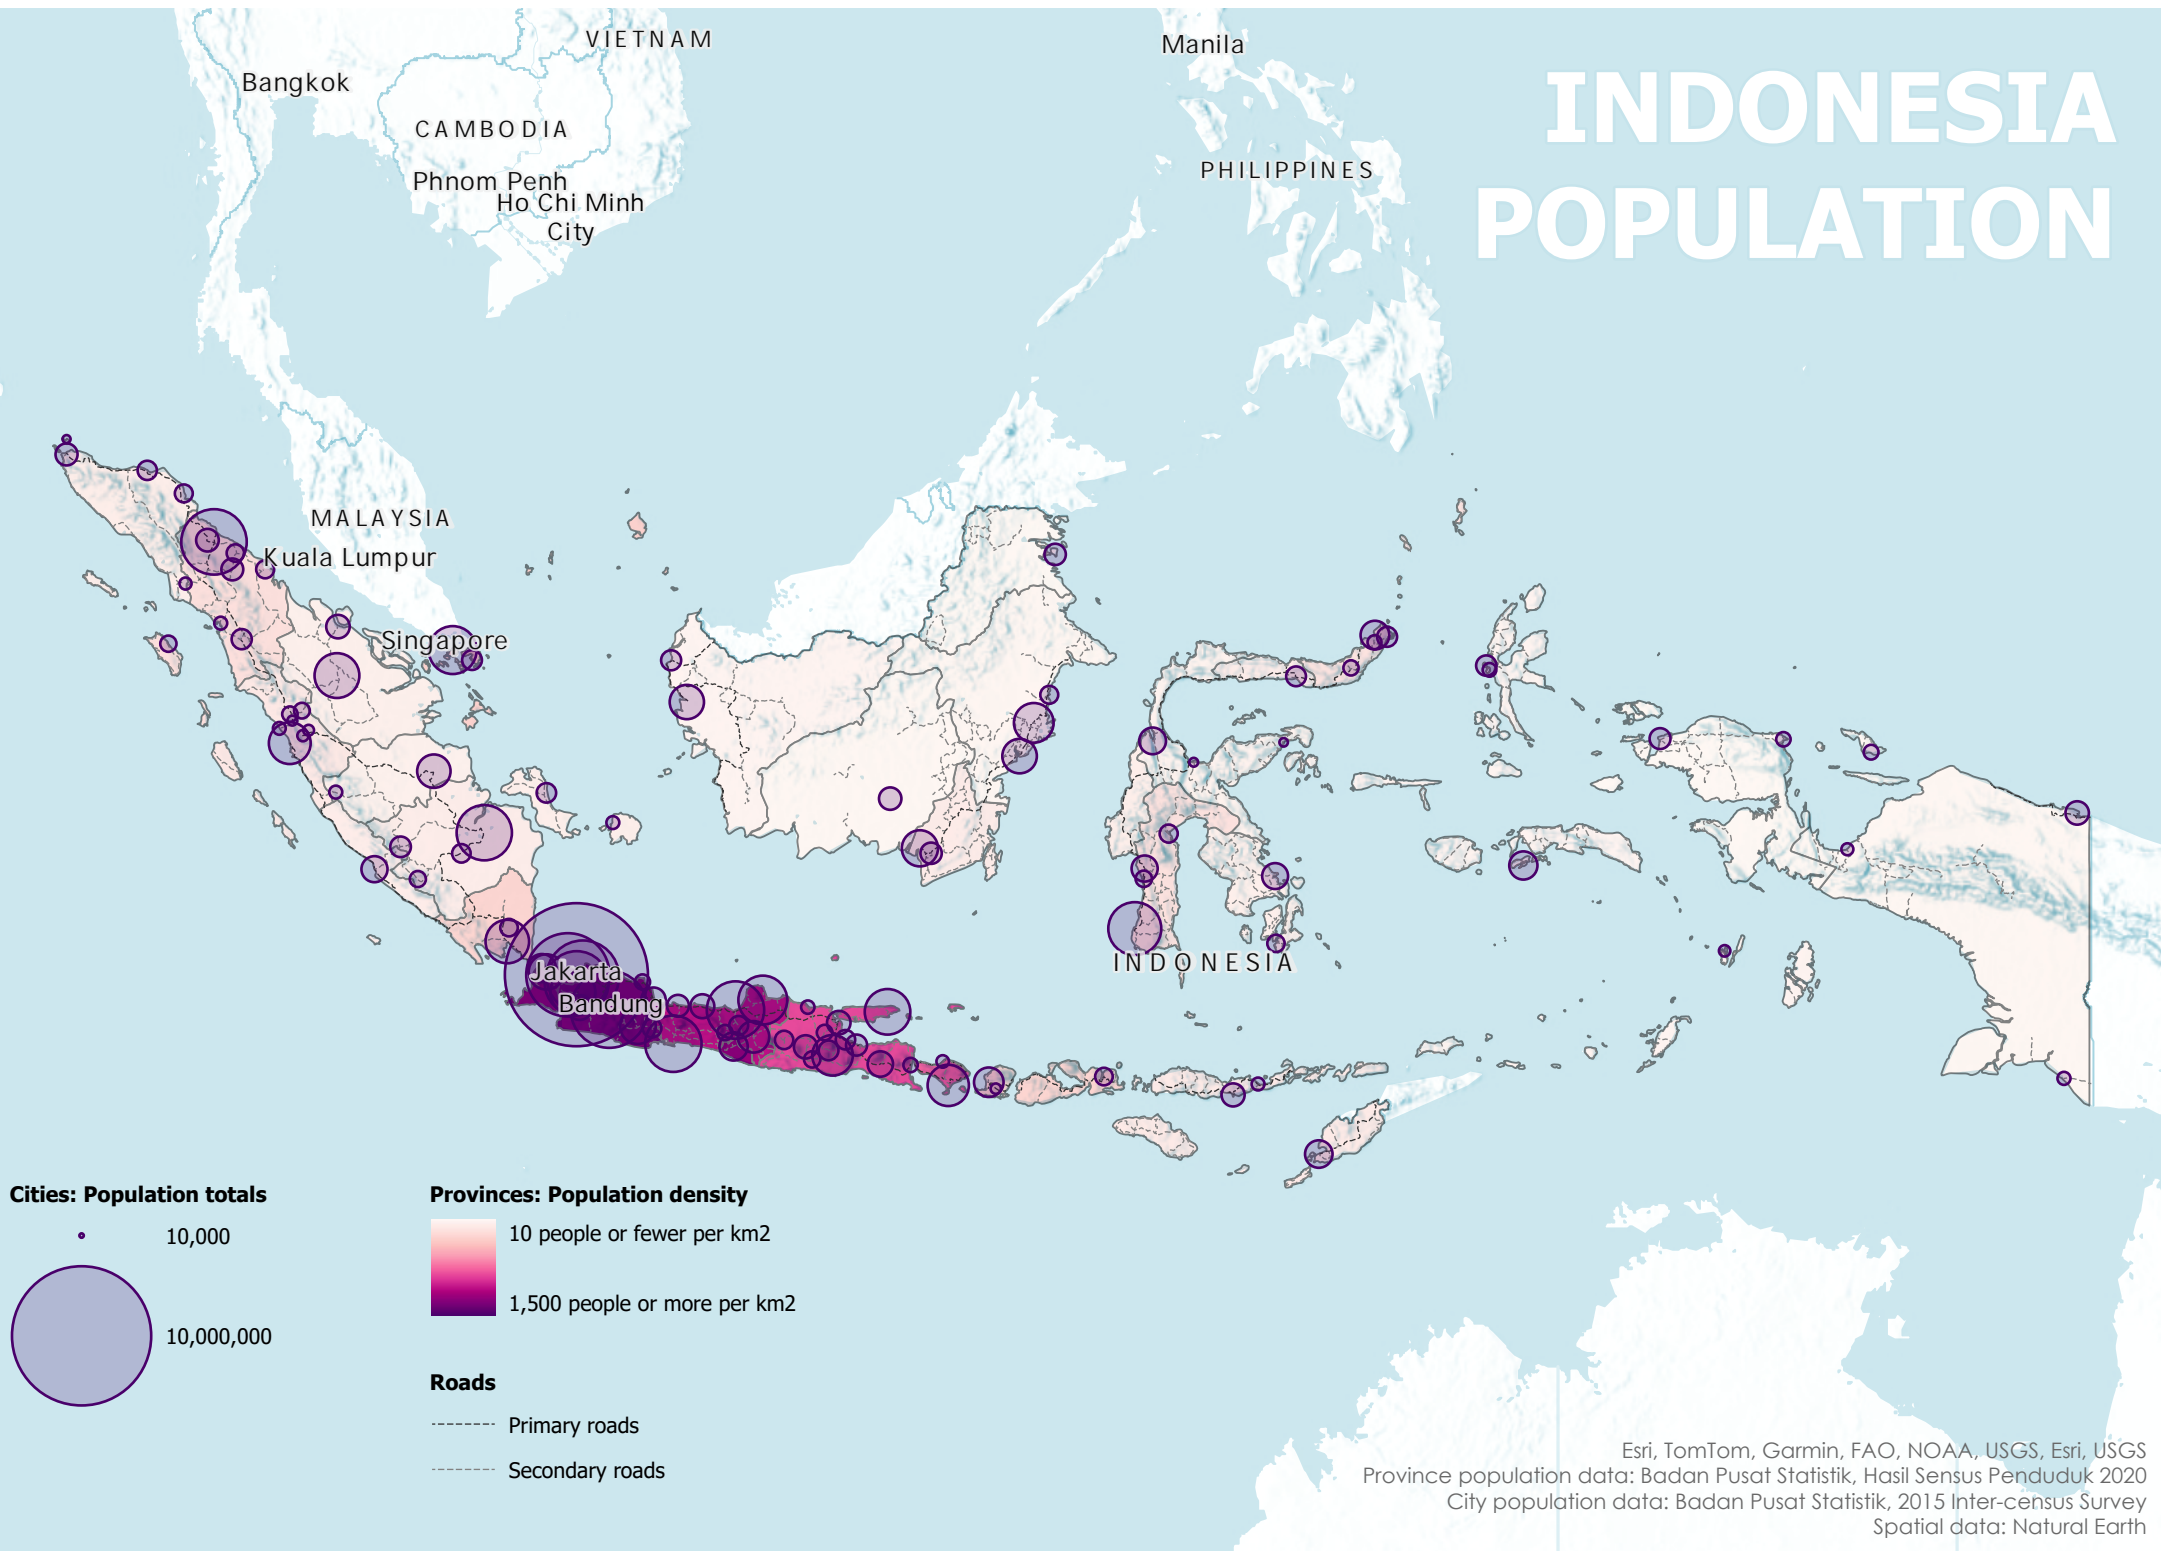

INDONESIA POPULATION

Cities: Population totals

Provinces: Population density

Roads

Esri, TomTom, Garmin, FAO, NOAA, USGS, Esri, USGS
Province population data: Badan Pusat Statistik, Hasil Sensus Penduduk 2020
City population data: Badan Pusat Statistik, 2015 Inter-census Survey
Spatial data: Natural Earth